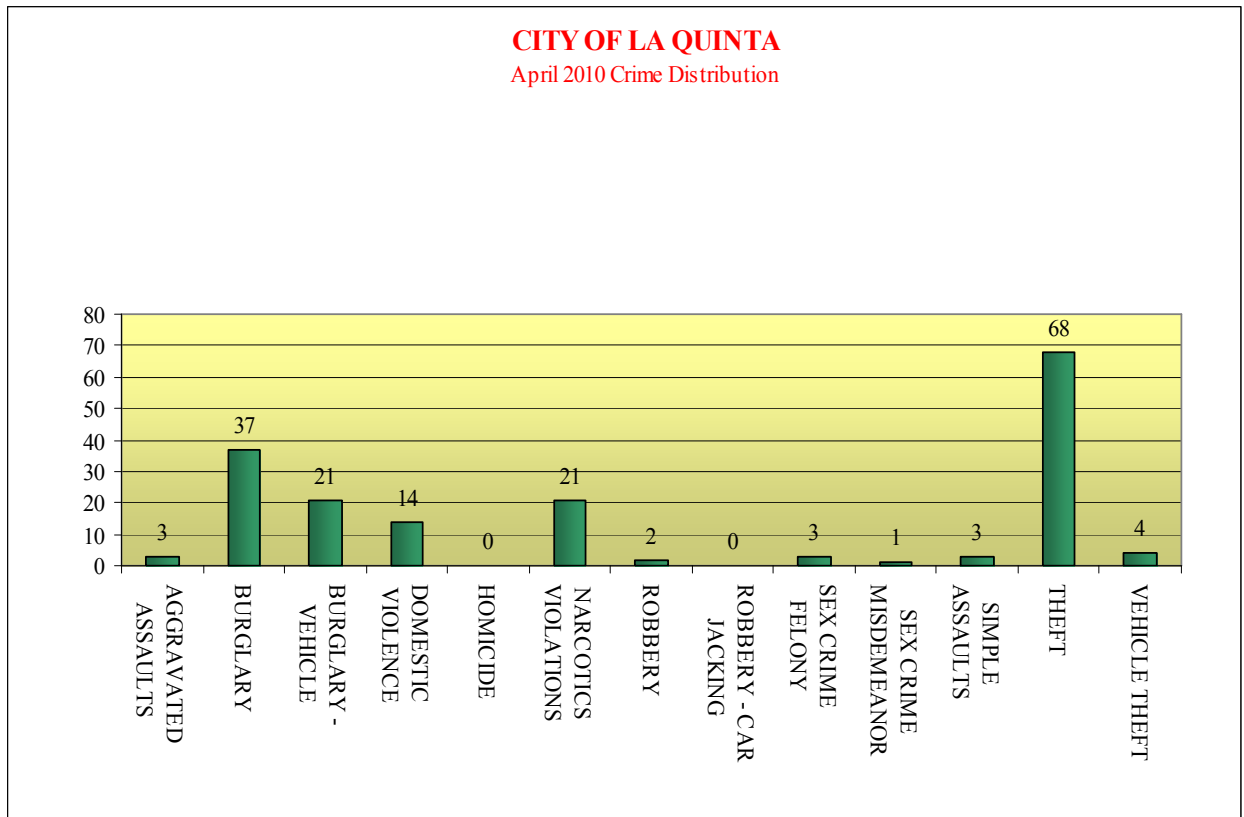

# Crime Statistics Summary

## April -- 2010

*Prepared for*

<b>CITY OF LA QUINTA</b> <b>Crime Comparison -- April</b>				
<b>CRIME</b>	<b>April 2010</b>	<b>April 2009</b>	<b>YTD 2010</b>	<b>YTD 2009</b>
1 AGGRAVATED ASSAULTS	3	4	14	24
2 BURGLARY	37	43	162	171
3 BURGLARY - VEHICLE	21	18	77	95
4 DOMESTIC VIOLENCE	14	16	68	62
5 HOMICIDE	0	0	1	0
6 NARCOTICS VIOLATIONS	21	24	82	121
7 ROBBERY	2	2	6	8
8 ROBBERY - CAR JACKING	0	0	0	0
9 SEX CRIME FELONY	3	2	14	21
10 SEX CRIME MISDEMEANOR	1	2	2	12
11 SIMPLE ASSAULTS	3	6	24	28
12 THEFT	68	72	265	291
13 VEHICLE THEFT	4	7	24	37

<b>CITY OF LA QUINTA</b> <b>Average Response Time -- April 2010</b>		
<b>TYPE OF CALL</b>	<b>RESPONSE TIME (MINUTES)</b>	<b>NUMBER OF INCIDENTS</b>
EMERGENCY	<b>2.05</b>	<b>2</b>
ROUTINE	<b>7.6</b>	<b>1,441</b>

\* Data from Riverside Co. Sheriff's Department Data Warehouse, Average Response Time Report.

Crime Distribution Table		Apr-10	% of Total	Apr-09	% of Total
1	AGGRAVATED ASSAULTS	3	1.69%	4	2.04%
2	BURGLARY	37	20.90%	43	21.94%
3	BURGLARY - VEHICLE	21	11.86%	18	9.18%
4	DOMESTIC VIOLENCE	14	7.91%	16	8.16%
5	HOMICIDE	0	0.00%	0	0.00%
6	NARCOTICS VIOLATIONS	21	11.86%	24	12.24%
7	ROBBERY	2	1.13%	2	1.02%
8	ROBBERY - CAR JACKING	0	0.00%	0	0.00%
9	SEX CRIME FELONY	3	1.69%	2	1.02%
10	SEX CRIME MISDEMEANOR	1	0.56%	2	1.02%
11	SIMPLE ASSAULTS	3	1.69%	6	3.06%
12	THEFT	68	38.42%	72	36.73%
13	VEHICLE THEFT	4	2.26%	7	3.57%
	Total	177	98.31%	196	97.96%