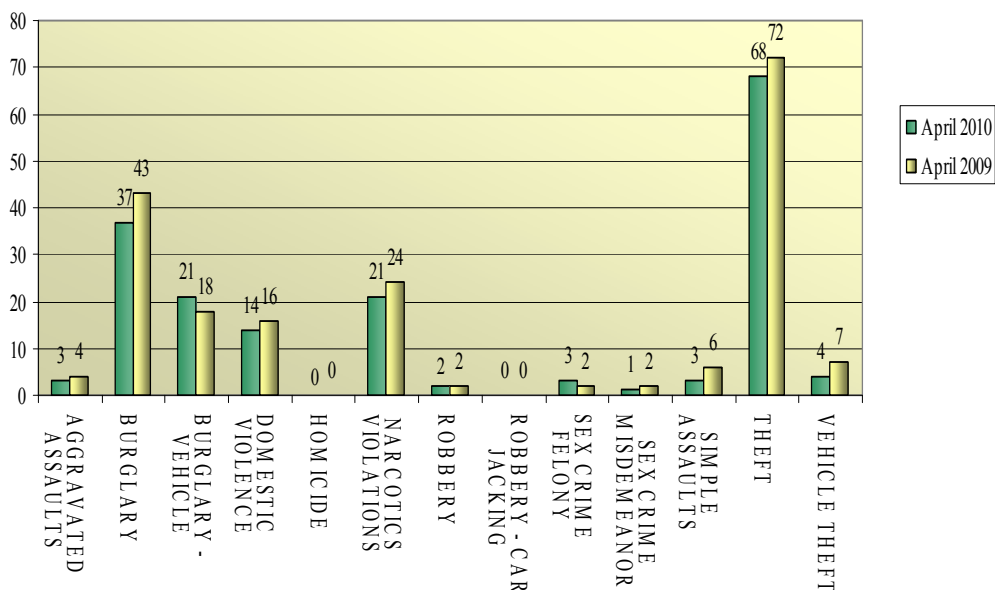

Year to Date Crime Comparison - April