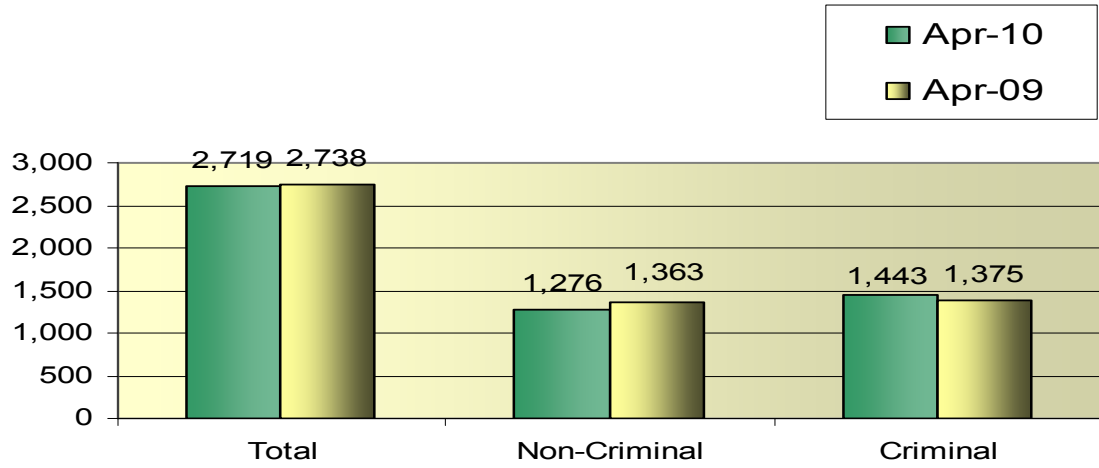

<b>CITY OF LA QUINTA</b> <b>Average Response Time -- April 2010</b>		
<b>TYPE OF CALL</b>	<b>RESPONSE TIME (MINUTES)</b>	<b>NUMBER OF INCIDENTS</b>
EMERGENCY	<b>2.05</b>	<b>2</b>
ROUTINE	<b>7.6</b>	<b>1,441</b>

\* Data from Riverside Co. Sheriff's Department Data Warehouse, Average Response Time Report.

Crime Distribution Table		Apr-10	% of Total	Apr-09	% of Total
1	AGGRAVATED ASSAULTS	3	1.69%	4	2.04%
2	BURGLARY	37	20.90%	43	21.94%
3	BURGLARY - VEHICLE	21	11.86%	18	9.18%
4	DOMESTIC VIOLENCE	14	7.91%	16	8.16%
5	HOMICIDE	0	0.00%	0	0.00%
6	NARCOTICS VIOLATIONS	21	11.86%	24	12.24%
7	ROBBERY	2	1.13%	2	1.02%
8	ROBBERY - CAR JACKING	0	0.00%	0	0.00%
9	SEX CRIME FELONY	3	1.69%	2	1.02%
10	SEX CRIME MISDEMEANOR	1	0.56%	2	1.02%
11	SIMPLE ASSAULTS	3	1.69%	6	3.06%
12	THEFT	68	38.42%	72	36.73%
13	VEHICLE THEFT	4	2.26%	7	3.57%
	Total	177	98.31%	196	97.96%

Month to Month Crime Comparison - April

Year to Date Crime Comparison - April

**Month to Month Calls for Service Comparison  
April 2010**

**Year to Date Calls for Service Comparison**