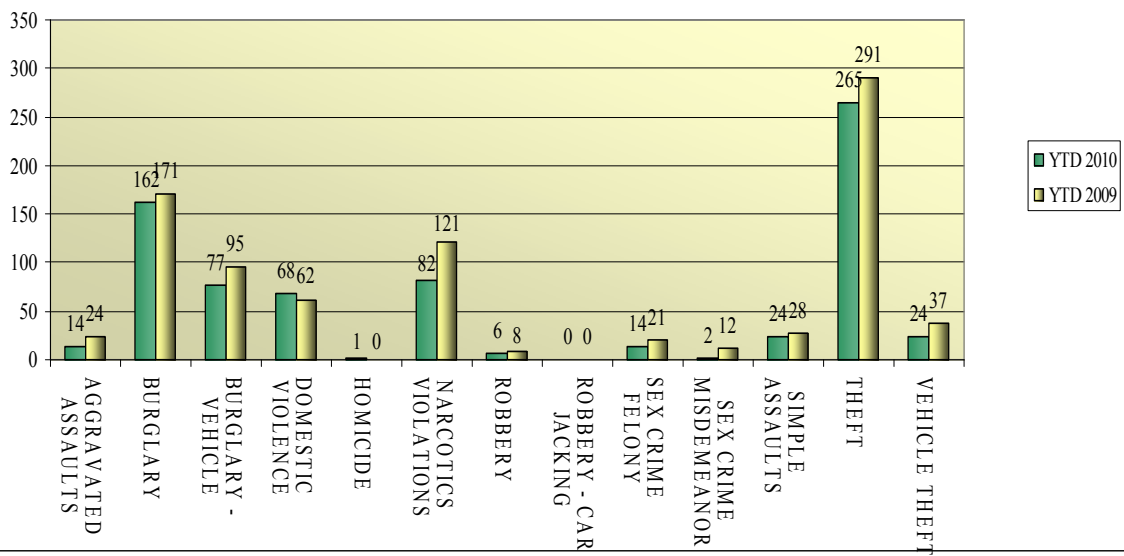

## April -- 2010

*Prepared for*

<b>CITY OF LA QUINTA</b> <b>Crime Comparison -- April</b>				
<b>CRIME</b>	<b>April 2010</b>	<b>April 2009</b>	<b>YTD 2010</b>	<b>YTD 2009</b>
1 AGGRAVATED ASSAULTS	3	4	14	24
2 BURGLARY	37	43	162	171
3 BURGLARY - VEHICLE	21	18	77	95
4 DOMESTIC VIOLENCE	14	16	68	62
5 HOMICIDE	0	0	1	0
6 NARCOTICS VIOLATIONS	21	24	82	121
7 ROBBERY	2	2	6	8
8 ROBBERY - CAR JACKING	0	0	0	0
9 SEX CRIME FELONY	3	2	14	21
10 SEX CRIME MISDEMEANOR	1	2	2	12
11 SIMPLE ASSAULTS	3	6	24	28
12 THEFT	68	72	265	291
13 VEHICLE THEFT	4	7	24	37

<b>CITY OF LA QUINTA</b> <b>Average Response Time -- April 2010</b>		
<b>TYPE OF CALL</b>	<b>RESPONSE TIME (MINUTES)</b>	<b>NUMBER OF INCIDENTS</b>
EMERGENCY	<b>2.05</b>	<b>2</b>
ROUTINE	<b>7.6</b>	<b>1,441</b>

\* Data from Riverside Co. Sheriff's Department Data Warehouse, Average Response Time Report.

Crime Distribution Table		Apr-10	% of Total	Apr-09	% of Total
1	AGGRAVATED ASSAULTS	3	1.69%	4	2.04%
2	BURGLARY	37	20.90%	43	21.94%
3	BURGLARY - VEHICLE	21	11.86%	18	9.18%
4	DOMESTIC VIOLENCE	14	7.91%	16	8.16%
5	HOMICIDE	0	0.00%	0	0.00%
6	NARCOTICS VIOLATIONS	21	11.86%	24	12.24%
7	ROBBERY	2	1.13%	2	1.02%
8	ROBBERY - CAR JACKING	0	0.00%	0	0.00%
9	SEX CRIME FELONY	3	1.69%	2	1.02%
10	SEX CRIME MISDEMEANOR	1	0.56%	2	1.02%
11	SIMPLE ASSAULTS	3	1.69%	6	3.06%
12	THEFT	68	38.42%	72	36.73%
13	VEHICLE THEFT	4	2.26%	7	3.57%
	Total	177	98.31%	196	97.96%

Month to Month Crime Comparison - April

Year to Date Crime Comparison - April

**Month to Month Calls for Service Comparison  
April 2010**

**Year to Date Calls for Service Comparison**